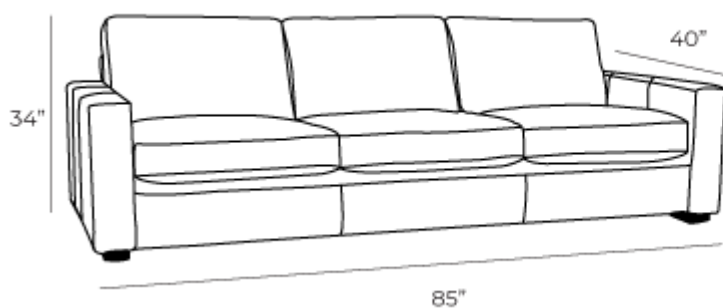

Manhattan Sofa

Overall Dimensions

Arm Height	23"
Arm Width	8"
Seat Height	20"
Seat Depth	24"

Measurements

Length Depth Height

Sofa

85" 40" 34"

X-Long Sofa

106" 40" 34"

Condo Sofa

76" 40" 34"

Loveseat

62" 40" 34"

Chair

39" 40" 34"

Chair (Oversize)

51" 40" 34"