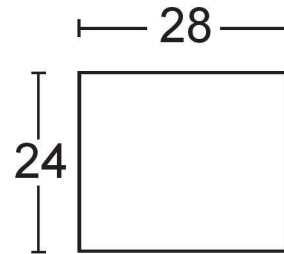

Sofa

Apt-Size Sofa

Love Seat

Chair 1/2

One Arm Chair

4001 Ottoman

Queen Sofabed

Double Sofabed