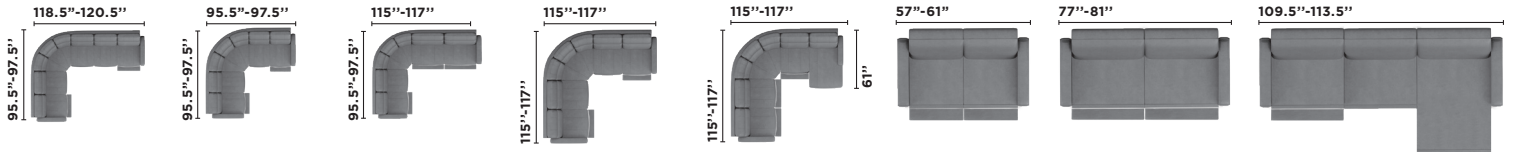

SAMPLE CONFIGURATIONS

* Optional round or square corner available

AVAILABLE PIECES

LHF	H 38.5" - 42.5" D 37" - 38.5" W 28.5" - 30.5"	H 38.5" - 42.5" D 37" - 38.5" W 38" - 40"	H 38.5" - 42.5" D 61" W 38" - 40"	
	100 - Manual recliner, 23" seat width 125 - OPH-power recliner with power reclining headrest, 23" seat width	180 - Manual wide recliner, 32.5" seat width 186 - OPH-power wide recliner with power reclining headrest, 32.5" seat width	280 - Manual wide reclining chaise, 32.5" seat width 285 - OPH-power, wide reclining chaise with power reclining headrest, 32.5" seat width	
RHF	H 38.5" - 42.5" D 37" - 38.5" W 28.5" - 30.5"	H 38.5" - 42.5" D 37" - 38.5" W 38" - 40"	H 38.5" - 42.5" D 61" W 38" - 40"	
	110 - Manual recliner, 23" seat width 135 - OPH-power recliner with power reclining headrest, 23" seat width	190 - Manual wide recliner, 32.5" seat width 196 - OPH-power wide recliner with power reclining headrest, 32.5" seat width	290 - Manual wide reclining chaise, 32.5" seat width 295 - OPH-power, wide reclining chaise with power reclining headrest, 32.5" seat width	
ARMLESS	H 38.5" - 42.5" D 37" - 38.5" W 23"	H 38.5" - 42.5" D 37" - 38.5" W 23"	H 38.5" - 42.5" D 37" - 38.5" W 32.5"	
	400 - Manual recliner, 23" seat width 415 - OPH-power recliner with power reclining headrest, 23" seat width	410 - stationary seat, 23" seat width	480 - Manual wide recliner, 32.5" seat width 486 - OPH-power wide recliner with power reclining headrest, 32.5" seat width	H 38.5" - 42.5" D 37" - 38.5" W 32.5"
CORNER	D 44" W 44"	D 38.5" W 38.5"		
	500 - Round	510 - Square		
CONSOLES	H 38" D 36" W 13.5"	H 23.5" D 31" W 13"	H 38" D 36" W 23"	
	701 - Straight console with back & black cup holders 702 - Straight console with back & silver cup holders	751 - Straight console with black cup holders 752 - Straight console with silver cup holders	771 - Curved console with back & black cup holders 772 - Curved console with back & silver cup holders	

ADDITIONAL OPTIONS

CHAIR (2)
H 38.5", 41" or 42.5"
D 37" or 38.5"
W 34", 35" or 38"

SOFA (6)
H 38.5", 41" or 42.5"
D 37" or 38.5"
W 80", 81" or 84"

LHF = Left hand facing arm, manual recliner
RHF = Right hand facing arm, manual recliner
H = Height
D = Depth
W = Width
LHF-OPH = Left hand facing arm, power recliner, power reclining headrest
RHF-OPH = Right hand facing arm, power recliner, power reclining headrest

*Measurements are in inches and may vary slightly.
Options subject to change without notice.