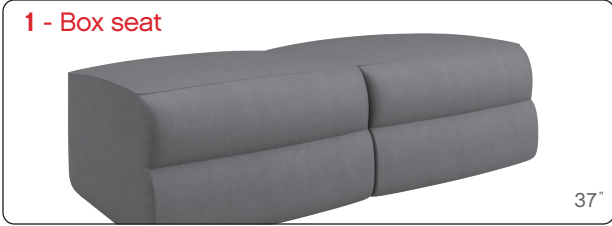

The art of options by elran

7000 series

Pick an arm

Pick a seat

Pick a back

Configuration

2 - Chair **6 - Sofa**

LHF - Left hand facing arm, manual recliner
 RHF - Right hand facing arm, manual recliner
 LHF-OPH - Left hand facing arm, power recliner, power reclining headrest
 RHF-OPH - Right hand facing arm, power recliner, power reclining headrest