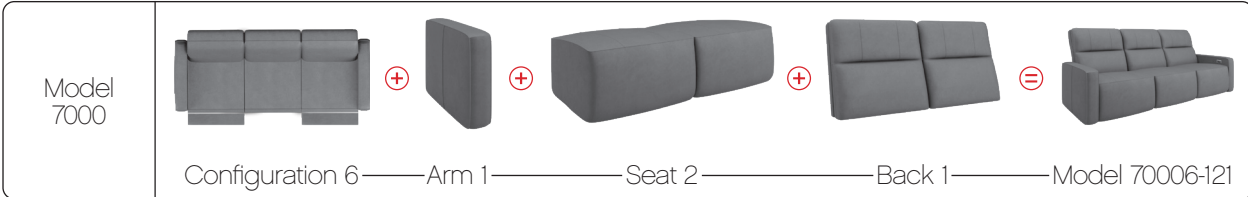

Configuration

2 - Chair   **6 - Sofa**

LHF - Left hand facing arm, manual recliner
RHF - Right hand facing arm, manual recliner
LHF-OPH - Left hand facing arm, power recliner, power reclining headrest
RHF-OPH - Right hand facing arm, power recliner, power reclining headrest

100 - LHF 125 - LHF-OPH	110 - RHF 135 - RHF-OPH	180 - LHF 186 - LHF-OPH	190 - RHF 196 - RHF-OPH	280 - LHF 285 - LHF-OPH	290 - RHF 295 - RHF-OPH
400 415 - OPH	410	480 486 - OPH	490	500	510

Create your model